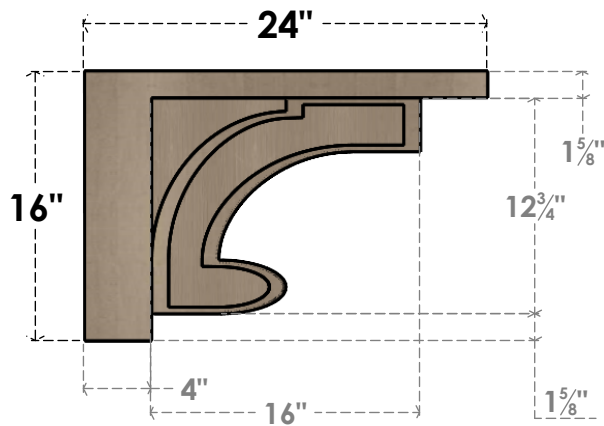

ITEM NUMBER: CORU08X24X16ALMRCPR

8"W X 24"D X 16"H SERIES 3 CLASSIC ALMA ROUGH CEDAR TIMBERTHANE
FAUX WOOD CORBEL, PRIMED

SIDE PROFILE

FRONT PROFILE

ISOMETRIC

EKENA MILLWORK
2300 WEST MAIN ST.
CLARKSVILLE, TX 75426
TOLL FREE: 866-607-0453
WWW.EKENAMILLWORK.COM

NOTES

1. INSTALLATION TO BE COMPLETED IN ACCORDANCE WITH MANUFACTURER'S SPECIFICATIONS.
2. DRAWING MAY NOT BE TO SCALE
3. THIS DRAWING IS INTENDED FOR DESIGN AND PLANNING PURPOSES ONLY.
4. ALL INFORMATION CONTAINED HEREIN WAS CURRENT AT THE TIME OF DEVELOPMENT BUT MUST BE REVIEWED AND APPROVED BY THE PRODUCT MANUFACTURER TO BE CONSIDERED ACCURATE.
5. TIMBERTHANE ARCHITECTURAL PRODUCTS ARE MADE FROM HIGH DENSITY URETHANE AND COME FACTORY PRIMED