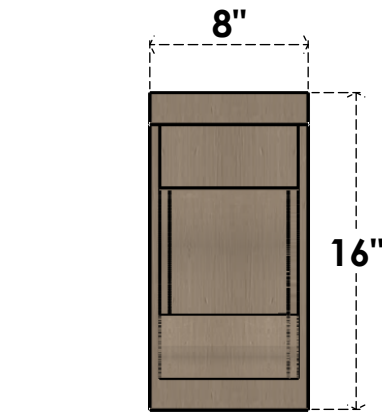

ITEM NUMBER: CORU08X24X16ALMRCPR

8"W X 24"D X 16"H SERIES 3 CLASSIC ALMA ROUGH CEDAR TIMBERTHANE
FAUX WOOD CORBEL, PRIMED

SIDE PROFILE

FRONT PROFILE

ISOMETRIC

EKENA MILLWORK
2300 WEST MAIN ST.
CLARKSVILLE, TX 75426
TOLL FREE: 866-607-0453
WWW.EKENAMILLWORK.COM

NOTES

1. INSTALLATION TO BE COMPLETED IN ACCORDANCE WITH MANUFACTURER'S SPECIFICATIONS.
2. DRAWING MAY NOT BE TO SCALE
3. THIS DRAWING IS INTENDED FOR DESIGN AND PLANNING PURPOSES ONLY.
4. ALL INFORMATION CONTAINED HEREIN WAS CURRENT AT THE TIME OF DEVELOPMENT BUT MUST BE REVIEWED AND APPROVED BY THE PRODUCT MANUFACTURER TO BE CONSIDERED ACCURATE.
5. TIMBERTHANE ARCHITECTURAL PRODUCTS ARE MADE FROM HIGH DENSITY URETHANE AND COME FACTORY PRIMED