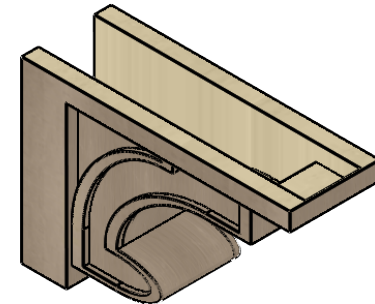

ITEM NUMBER: CORU08X24X16ALMRCPR

8"W X 24"D X 16"H SERIES 3 CLASSIC ALMA ROUGH CEDAR TIMBERTHANE
FAUX WOOD CORBEL, PRIMED

SIDE PROFILE

FRONT PROFILE

ISOMETRIC

EKENA MILLWORK
2300 WEST MAIN ST.
CLARKSVILLE, TX 75426
TOLL FREE: 866-607-0453
WWW.EKENAMILLWORK.COM

NOTES

1. INSTALLATION TO BE COMPLETED IN ACCORDANCE WITH MANUFACTURER'S SPECIFICATIONS.
2. DRAWING MAY NOT BE TO SCALE
3. THIS DRAWING IS INTENDED FOR DESIGN AND PLANNING PURPOSES ONLY.
4. ALL INFORMATION CONTAINED HEREIN WAS CURRENT AT THE TIME OF DEVELOPMENT BUT MUST BE REVIEWED AND APPROVED BY THE PRODUCT MANUFACTURER TO BE CONSIDERED ACCURATE.
5. TIMBERTHANE ARCHITECTURAL PRODUCTS ARE MADE FROM HIGH DENSITY URETHANE AND COME FACTORY PRIMED